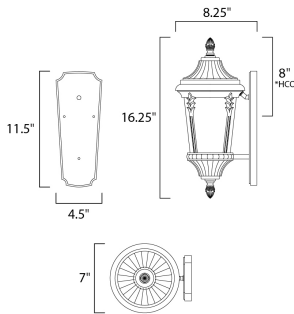

PRODUCT DESCRIPTION

Featuring a Die Cast frame of Black with clear Water Glass and added detail to the support rails, the Sentry collection represents a timeless classic reborn.

MEASUREMENTS

DIMENSION : 7" W x 16.25" H x 8.25" Ext
BACK PLATE : 4.5" W x 11.5" H x 8" HCO
HANGING WEIGHT : 3.7 lb

LAMPING

INPUT VOLTAGE : 120V
BULB : 1 x 60W Incandescent E26 Medium , 60W Total
BULB INCLUDED : (Not Included)
LIGHTING_DIRECTION : Down

FINISHES OPTION

Black

GLASS

Water Glass WG

MATERIAL

Die Cast Aluminum, Glass

RATINGS

cETLus
Wet Location

ADDITIONAL

INSTALL UP/DOWN: Up
OPERATING TEMPERATURE:
-20°C (-4°F), 40°C (104°F)

Always consult a qualified electrician before installing any lighting product.