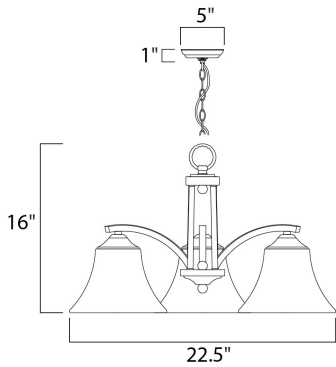

**PRODUCT DESCRIPTION**

Straight lines and curves make this contemporary series a classic. Square metal tubing finished in your choice of Oil Rubbed Bronze or Satin Nickel support tapered square Frosted glass shades.

**MEASUREMENTS**

DIMENSION : 22.5" L x 22.5" W x 16" H  
 CANOPY : 5" W x 1" H x 5" L  
 HANGING WEIGHT : 10.7 lb

**LAMPING**

INPUT VOLTAGE : 120V  
 LUMENS : 0 Rated  
 BULB : 3 x 60W Incandescent E26 Medium , 180W Total  
 BULB INCLUDED : (Not Included)  
 DIMMABLE : Yes