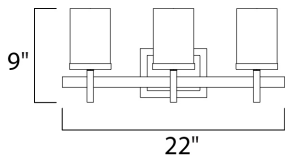

PRODUCT DESCRIPTION

Square glass shades ride upon a rectangular bar to create geometry at its best. Available in Polished Chrome with Satin White glass and Satin Nickel and white Linen glass.