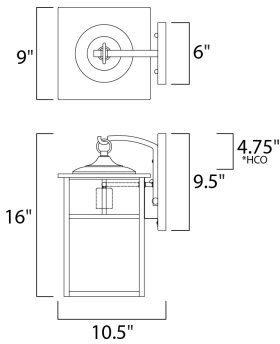

PRODUCT DESCRIPTION

Coldwater is a traditional, craftsman/mission style collection from Maxim Lighting International in Burnished with Honey glass.

MEASUREMENTS

- DIMENSION : 9" W x 16" H x 10" Ext
- BACK PLATE : 6" W x 9.5" H x 4.75" HCO
- HANGING WEIGHT : 6.24 lb

LAMPING

- INPUT VOLTAGE : 120V
- LUMENS : 0 Rated
- BULB : 1 x 60W Incandescent E26 Medium , 60W Total
- BULB INCLUDED : (Not Included)
- DIMMABLE : Yes

FINISHES OPTION

- Black
- Burnished

GLASS

White WT

MATERIAL

Aluminum, Glass

RATINGS

cETLus
Wet Location

ADDITIONAL

RATED LIFE 2500 Hours
OPERATING TEMPERATURE:
-20°C (-4°F), 40°C (104°F)

Always consult a qualified electrician before installing any lighting product.