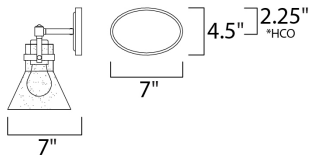

PRODUCT DESCRIPTION

This nautical-inspired bath vanity features Clear Seedy glass cones suspended by a yoke frame finished in Polished Chrome. The clear glass offers abundant lighting and compliments the styling of the fixture. Make it a more industrial look by adding filament E26 light bulbs.