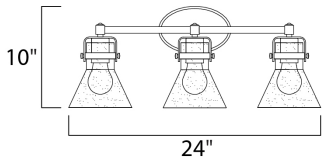

PRODUCT DESCRIPTION

This nautical-inspired bath vanity features Clear Seedy glass cones suspended by a yoke frame finished in Polished Chrome. The clear glass offers abundant lighting and compliments the styling of the fixture. Make it a more industrial look by adding filament E26 light bulbs.