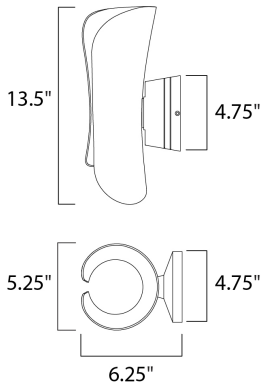

**PRODUCT DESCRIPTION**

Softly rolled aluminum does not quite meet at the center, leaving an opening to allow light to escape from its top and bottom, visible all along its center. The scroll series comes in our Architectural Bronze finish with a white interior to better reflect light and create an interesting light pattern on the wall. Suitable for both indoor and outdoor applications.

**FINISHES OPTION**

 Architectural Bronze

**MATERIAL**

Aluminum

**RATINGS**

cETLus  
Wet Location  
For Outdoor

**ADDITIONAL**

INSTALL UP/DOWN: All  
OPERATING TEMPERATURE:  
-20°C (-4°F), 40°C (104°F)

**MEASUREMENTS**

DIMENSION : 5.25" W x 13.5" H x 6.25" Ext  
BACK PLATE : 4.75" W x 4.75" H x 6.75" HCO  
HANGING WEIGHT : 3.67 lb

**LAMPING**

INPUT VOLTAGE : 120V  
LUMENS : 840 Rated  
BULB : 2 x 6W LED PCB Integrated , 12W Total  
BULB INCLUDED : (Integrated)  
DIMMABLE : No  
CRI : 90+ CRI  
COLOR\_TEMP : 3000K  
LIGHTING\_DIRECTION : Up/Down