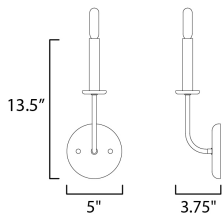

MEASUREMENTS

DIMENSION : 4.75" W x 12" H x 4" Ext
 MAX OAH : 5" W x 5" H
 HANGING WEIGHT :

LAMPING

INPUT VOLTAGE : 120V
 BULB : 1 x 60W Incandescent E12 Candelabra , 60W Total
 BULB INCLUDED : (Not Included)
 DIMMABLE : Y
 LIGHTING_DIRECTION : Omni

FINISHES OPTION

-  Black / Satin Nickel
-  Satin Brass

MATERIAL

Steel

RATINGS

cULus
 Damp Location
 ADA

ADDITIONAL

INSTALL UP/DOWN: Up
 OPERATING TEMPERATURE:
 -20°C (-4°F), 40°C (104°F)