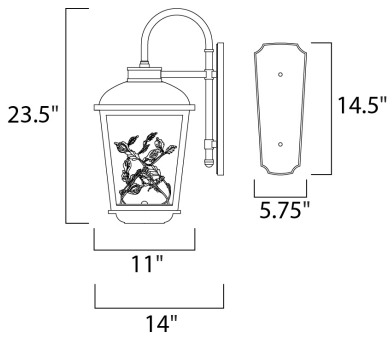

**PRODUCT DESCRIPTION**

A sculpture of metal and Clear crystal leaves come to life while illuminated from above with a powerful LED light source. The cast aluminum frame painted in our popular Adobe finish compliments the theme and the polished back plate gives the sculpture a unique dimension.

**MEASUREMENTS**

DIMENSION : 11" W x 23.5" H x 14" Ext  
 BACK PLATE : 5.75" W x 14.5" H x 8" HCO  
 HANGING WEIGHT : 14.3 lb

**LAMPING**

INPUT VOLTAGE : 120V  
 LUMENS : 1,360 Rated  
 BULB : 2 x 8.5W LED PCB Integrated , 17W Total  
 BULB INCLUDED : (Integrated)  
 DIMMABLE : No  
 CRI : 90+ CRI  
 COLOR\_TEMP : 3000K