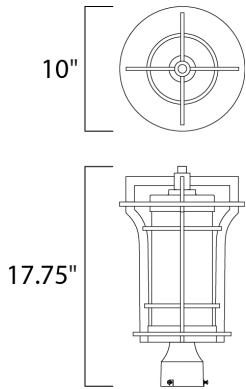

**PRODUCT DESCRIPTION**

**MEASUREMENTS**

DIMENSION : 10" L x 10" W x 17.75" H  
 HANGING WEIGHT : 10.12 lb

**LAMPING**

INPUT VOLTAGE : 120V  
 LUMENS : 800 Rated  
 BULB : 1 x 9W LED E26 Medium , 9W Total  
 BULB INCLUDED : (Included)  
 DIMMABLE : Triac CL  
 CRI : 90+ CRI  
 COLOR\_TEMP : 3000K

**FINISHES OPTION**

 Black Oxide

**GLASS**

Water Glass WG

**MATERIAL**

Die Cast Aluminum

**RATINGS**

cETLus  
 Wet Location  
 JA8 Bulb In