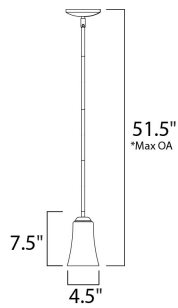

\*max overall height

**MEASUREMENTS**

DIMENSION : 4.5" L x 4.5" W x 7.5" H  
 MAX OAH : 51.5" OAH  
 HANGING WEIGHT : 2.16 lb

**LAMPING**

INPUT VOLTAGE : 120V  
 LUMENS : 0 Rated  
 BULB : 1 x 60W Incandescent E26 Medium , 60W Total  
 BULB INCLUDED : (Not Included)  
 DIMMABLE : Yes