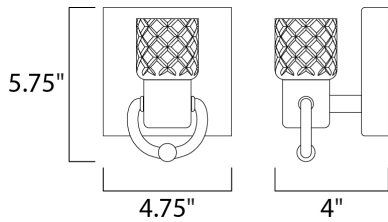

PRODUCT DESCRIPTION

Hand cut Clear crystal goblets adorn cast cups of Polished Nickel sparkle when illuminated by integrated LED. This sophisticated bath vanity collection adds a designer touch to your guest powder room.

MEASUREMENTS

DIMENSION : 4.75" W x 5.75" H x 4" Ext
 MAX OAH : 4.75" W x 1" H
 HANGING WEIGHT : 1.98 lb

LAMPING

INPUT VOLTAGE : 120V
 LUMENS : 315 Rated
 BULB : 1 x 4.5W LED PCB Integrated , 4W Total
 BULB INCLUDED : (Integrated)
 DIMMABLE : Triac CL
 CRI : 80+ CRI
 COLOR_TEMP : 3000K