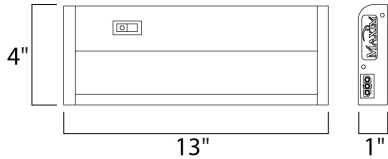

PRODUCT DESCRIPTION

The MX-L120-DL features the same low profile frame of the MX-L120DC and also full dimmability but with an increased lumen output. Featuring the new LG 5630 LED with closer spacing for better light distribution and lower operating temperatures for longer life. The hinged top gives access for easy installation with captured mounting screws and quick wire connectors.

MEASUREMENTS

DIMENSION : 13" L x 4" W x 1" H
 HANGING WEIGHT : 1.8 lb

LAMPING

INPUT VOLTAGE : 120V
 LUMENS : 436 Rated
 BULB : 7.7W LED PCB Integrated , 8W Total
 BULB INCLUDED : (Integrated)
 DIMMABLE : Triac CL
 CRI : 80+ CRI
 COLOR_TEMP : 2700K