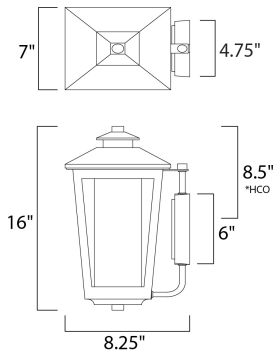

MEASUREMENTS

DIMENSION : 7" W x 16" H x 8.25" Ext
BACK PLATE : 4.75" W x 7" H x 8.5" HCO
HANGING WEIGHT : 5.41 lb

LAMPING

INPUT VOLTAGE : 120V
LUMENS : 0 Rated
BULB : 1 x 60W Incandescent E26 Medium , 60W Total
BULB INCLUDED : (Not Included)
DIMMABLE : Yes

Always consult a qualified electrician before installing any lighting product.