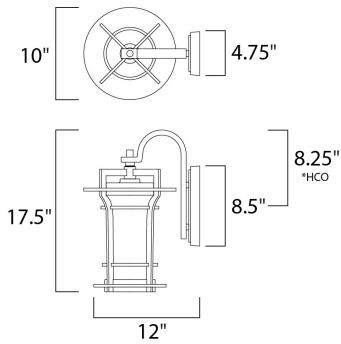

PRODUCT DESCRIPTION

Bold, exterior design of Die Cast aluminum finished in Black Oxide support elongated cylinders of clear Waterglass. Light is gently diffused by a second inner cylinder of Satin White glass.

MEASUREMENTS

- DIMENSION : 10" W x 17.5" H x 12" Ext
- BACK PLATE : 4.75" W x 8.5" H x 8.25" HCO
- HANGING WEIGHT : 2.3 lb

LAMPING

- INPUT VOLTAGE : 120V
- LUMENS : 0 Rated
- BULB : 1 x 60W Incandescent E26 Medium , 60W Total
- BULB INCLUDED : (Not Included)
- DIMMABLE : Yes

FINISHES OPTION

- Black Oxide

GLASS

Water Glass WG

MATERIAL

Aluminum, Glass

RATINGS

cETLus
Wet Location

ADDITIONAL

OPERATING TEMPERATURE:
-20°C (-4°F), 40°C (104°F)

Always consult a qualified electrician before installing any lighting product.