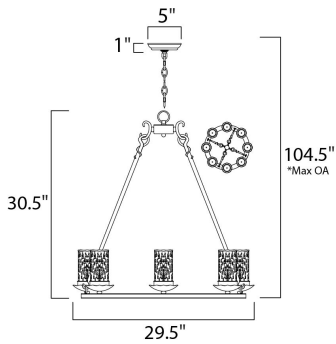

*max overall height

MEASUREMENTS

DIMENSION : 29.5" L x 29.5" W x 30.5" H
 MAX OAH : 104.5" OAH
 CANOPY : 5" W x 1" H x 5" L
 HANGING WEIGHT : 33.73 lb

LAMPING

INPUT VOLTAGE : 120V
 LUMENS : 0 Rated
 BULB : 8 x 60W Incandescent E12 Candelabra , 480W Total
 BULB INCLUDED : (Not Included)
 DIMMABLE : Yes