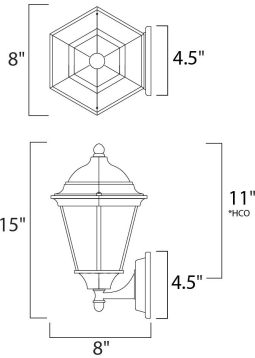

PRODUCT DESCRIPTION

Westlake is a transitional style from Maxim Lighting International in Black, Rust Patina, Empire Bronze, or White finish.

FINISHES OPTION

- Black
- White

GLASS

Clear CL

MATERIAL

Die Cast Aluminum

RATINGS

cETLus
Wet Location

ADDITIONAL

RATED LIFE 2500 Hours
OPERATING TEMPERATURE:
-20°C (-4°F), 40°C (104°F)

MEASUREMENTS

- DIMENSION : 8" W x 15" H x 8" Ext
- BACK PLATE : 4.5" W x 4.5" H x 11" HCO
- HANGING WEIGHT : 1.87 lb

LAMPING

- INPUT VOLTAGE : 120V
- LUMENS : 0 Rated
- BULB : 1 x 60W Incandescent E26 Medium , 60W Total
- BULB INCLUDED : (Not Included)
- DIMMABLE : Yes

Always consult a qualified electrician before installing any lighting product.

WESTERN DISTRIBUTION CENTER (HEADQUARTER)
253 NORTH VINELAND AVE | CITY OF INDUSTRY, CA 91746
EASTERN DISTRIBUTION CENTER
4200 SHIRLEY DR. | ATLANTA, GA 30336
P. 626.956.4200 | F. 626.956.4225 | maximlighting.com