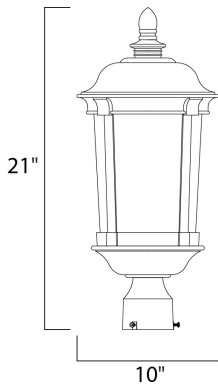

**PRODUCT DESCRIPTION**

Dover Cast is a traditional, Mediterranean style collection from Maxim Lighting International in Bronze finish with Seedy glass.

**MEASUREMENTS**

DIMENSION : 10" L x 10" W x 21" H  
 HANGING WEIGHT : 4.77 lb