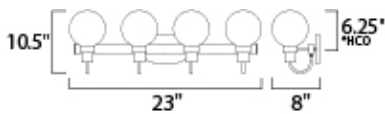

\*height from center of outlet to the top of the fixture

**MEASUREMENTS**

DIMENSION : 33" W x 10.5" H x 8" Ext  
 BACK PLATE : 7.88" W 6.25" HCO  
 HANGING WEIGHT : 5.36 lb

**LAMPING**

INPUT VOLTAGE : 120V  
 LUMENS : 0 Rated  
 BULB : 4 x 60W Incandescent E12 Candelabra , 240W Total  
 BULB INCLUDED : (Not Included)  
 DIMMABLE : Yes