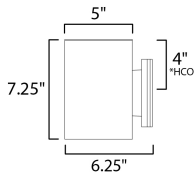

PRODUCT DESCRIPTION

Classic cylinder up and down lights provide directional light without glare. Available in 3 sizes with both incandescent and LED versions. Available in Architectural Bronze, Aluminum, or Black.