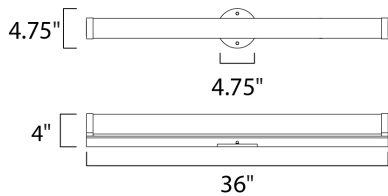

**MEASUREMENTS**

DIMENSION : 36" W x 4.75" H x 4" Ext  
 BACK PLATE : 4.75" W  
 HANGING WEIGHT : 4.85 lb

**LAMPING**

INPUT VOLTAGE : 120V  
 LUMENS : 3,600 Rated  
 BULB : 1 x 36W LED PCB Integrated , 36W Total  
 BULB INCLUDED : (Integrated)  
 DIMMABLE : Triac CL  
 CRI : 90+ CRI  
 COLOR\_TEMP : 3000K