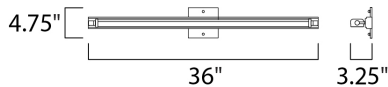

MEASUREMENTS

DIMENSION : 36" W x 4.75" H x 3.25" Ext
 BACK PLATE : 4.63" W x 4.63" H
 HANGING WEIGHT : 4.74 lb

LAMPING

LUMENS : 2,800 Rated
 BULB : 1 x 27W LED PCB Integrated , 27W Total
 BULB INCLUDED : (Integrated)
 DIMMABLE : Triac CL
 CRI : 90+ CRI
 COLOR_TEMP : 3000K