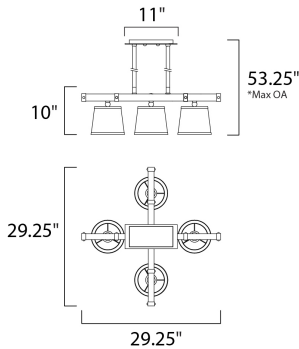

MEASUREMENTS

- DIMENSION : 29.25" L x 29.25" W x 10" H
- MAX OAH : 53.25" OAH
- CANOPY : 5.25" W x 1" H x 11" L
- HANGING WEIGHT : 13.42 lb

LAMPING

- INPUT VOLTAGE : 120V
- LUMENS : 0 Rated
- BULB : 4 x 60W Incandescent E26 Medium , 240W Total
- BULB INCLUDED : (Not Included)
- DIMMABLE : Yes