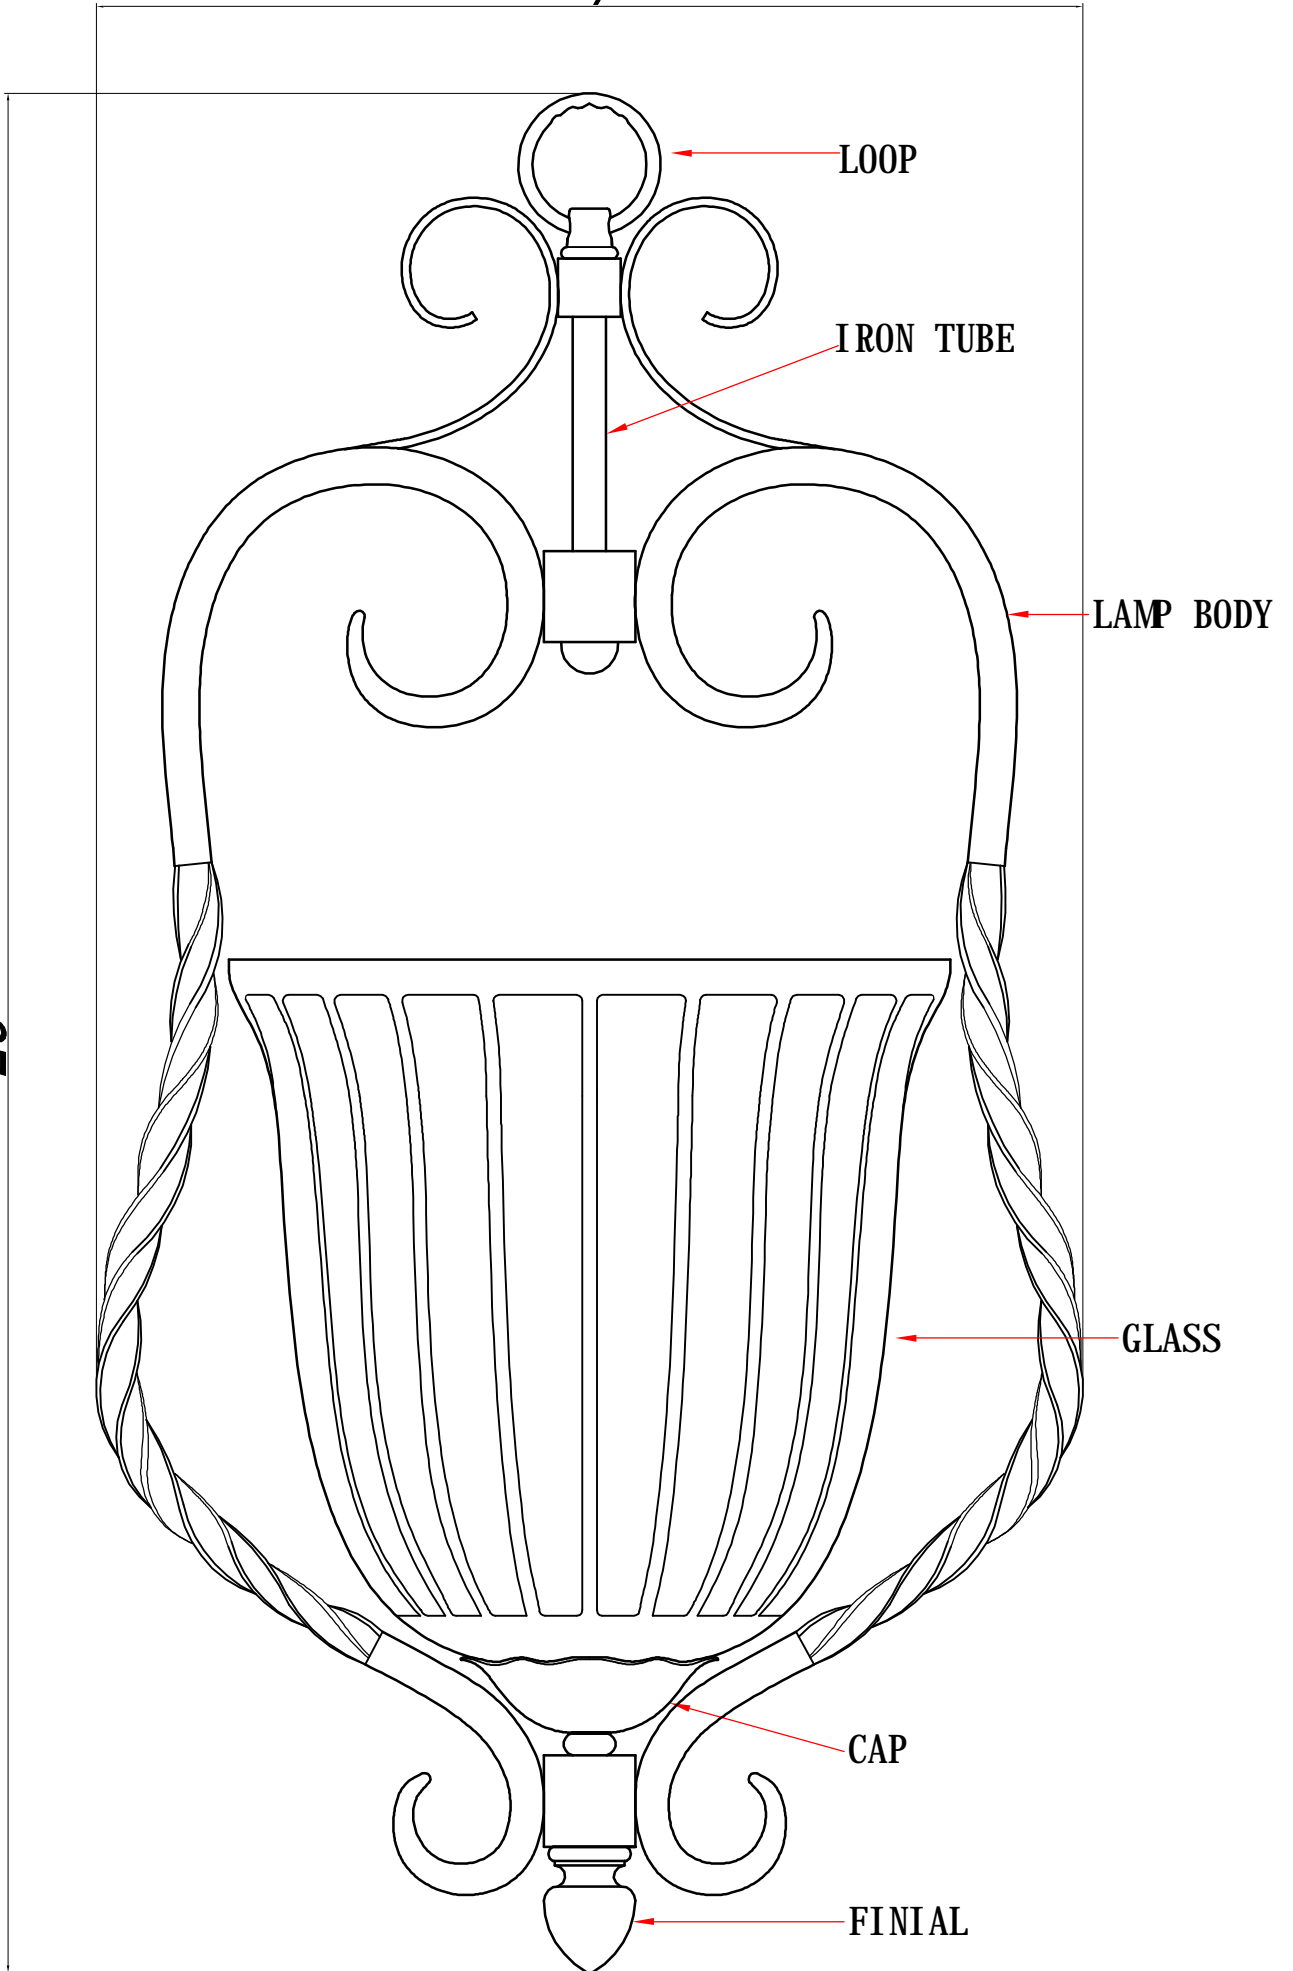

13 1/2"

26"

LOOP

IRON TUBE

LAMP BODY

GLASS

CAP

FINIAL