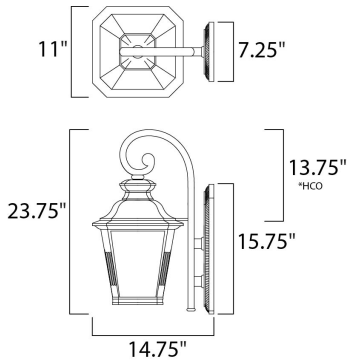

PRODUCT DESCRIPTION

MEASUREMENTS

DIMENSION : 11" W x 23.75" H x 14.75" Ext
BACK PLATE : 7.25" W x 15.75" H x 13.75" HCO
HANGING WEIGHT : 9.6 lb

LAMPING

INPUT VOLTAGE : 120V
LUMENS : 1,050 Rated
BULB : 1 x 12W LED AC Integrated , 15W Total
BULB INCLUDED : (Integrated)
DIMMABLE : Triac CL
CRI : 80+ CRI
COLOR_TEMP : 3000K

FINISHES OPTION

Bronze

GLASS

Frosted Seedy FS

MATERIAL

Aluminum, Glass

RATINGS

cETLus
Wet Location

ADDITIONAL

OPERATING TEMPERATURE:
-20°C (-4°F), 40°C (104°F)

PHOTOMETRIC: Report Found Online

Always consult a qualified electrician before installing any lighting product.