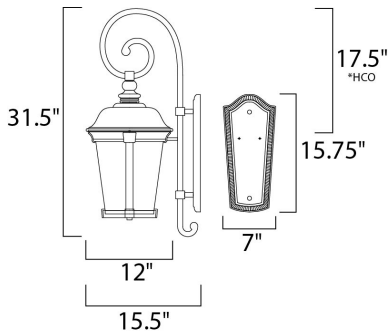

PRODUCT DESCRIPTION

Dover Cast is a traditional, Mediterranean style collection from Maxim Lighting International in Bronze finish with Seedy glass.

MEASUREMENTS

- DIMENSION : 12" W x 31.5" H x 15.5" Ext
- BACK PLATE : 7" W x 15.75" H x 15.5" HCO
- HANGING WEIGHT : 11.24 lb

LAMPING

- INPUT VOLTAGE : 120V
- LUMENS : 0 Rated
- BULB : 3 x 40W Incandescent E12 Candelabra , 120W Total
- BULB INCLUDED : (Not Included)
- DIMMABLE : Yes

FINISHES OPTION

GLASS

Seedy CD

MATERIAL

Die Cast Aluminum

RATINGS

cETLus
Wet Location

ADDITIONAL

RATED LIFE 1500 Hours
OPERATING TEMPERATURE:
-20°C (-4°F), 40°C (104°F)

Always consult a qualified electrician before installing any lighting product.