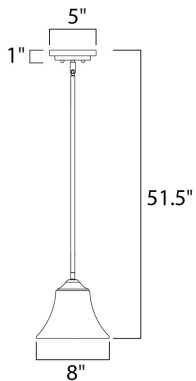

**PRODUCT DESCRIPTION**

Straight lines and curves make this contemporary series a classic. Square metal tubing finished in your choice of Oil Rubbed Bronze or Satin Nickel support tapered square Frosted glass shades.

**MEASUREMENTS**

DIMENSION : 8" L x 8" W x 10.25" H  
 MAX OAH : 51.5" OAH  
 HANGING WEIGHT : 4.3 lb

**LAMPING**

INPUT VOLTAGE : 120V  
 LUMENS : 0 Rated  
 BULB : 1 x 60W Incandescent E26 Medium , 60W Total  
 BULB INCLUDED : (Not Included)  
 DIMMABLE : Yes