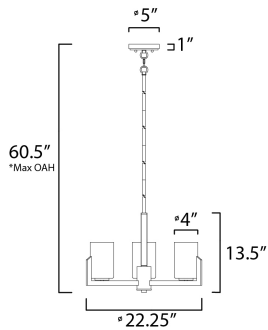

ADDITIONAL

ADJUSTABLE
SLOPE: 70
OPERATING TEMPERATURE:
-20°C (-4°F), 40°C (104°F)

MEASUREMENTS

- DIMENSION : 22.25" L x 22.25" W x 13.5" H
- MAX OAH : 60.5" OAH
- CANOPY : 5" W x 1" H x 5" L
- HANGING WEIGHT : 5.91 lb