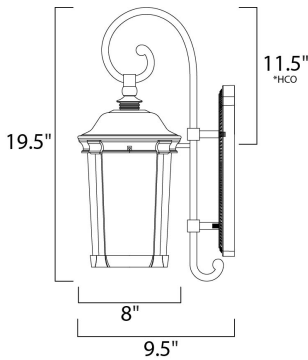

PRODUCT DESCRIPTION

Dover Cast is a traditional, Mediterranean style collection from Maxim Lighting International in Bronze finish with Seedy glass.

MEASUREMENTS

DIMENSION : 8" W x 19.5" H x 9.5" Ext
BACK PLATE : 5" W x 10.5" H x 11.5" HCO
HANGING WEIGHT : 4.58 lb

LAMPING

INPUT VOLTAGE : 120V
LUMENS : 0 Rated
BULB : 1 x 60W Incandescent E26 Medium , 60W Total
BULB INCLUDED : (Not Included)
DIMMABLE : Yes

FINISHES OPTION

Bronze

GLASS

Seedy CD

MATERIAL

Die Cast Aluminum

RATINGS

cETLus
Wet Location

ADDITIONAL

RATED LIFE 2500 Hours
OPERATING TEMPERATURE:
-20°C (-4°F), 40°C (104°F)

Always consult a qualified electrician before installing any lighting product.