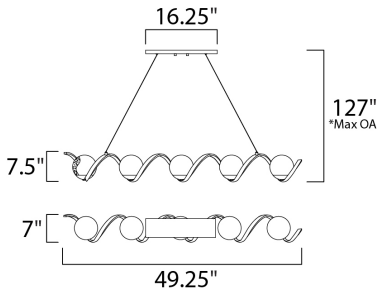

**PRODUCT DESCRIPTION**

Rectangular metal channel, finished in Black, is meticulously formed in a curl design to create a unique and dramatic design. Clear Seedy glass balls supported by cups of Polished Nickel are strategically positioned to balance out the design.

\*max overall height

**MEASUREMENTS**

- DIMENSION : 49.25" L x 7" W x 7.5" H
- MAX OAH : 127" OAH
- CANOPY : 4.25" W x 0.75" H x 16.25" L
- HANGING WEIGHT : 13 lb
- WIRE LENGTH : 120"

**LAMPING**

- INPUT VOLTAGE : 120V
- BULB : 5 x 40W Incandescent E12 Candelabra , 200W Total
- BULB INCLUDED : (Not Included)
- DIMMABLE : Yes