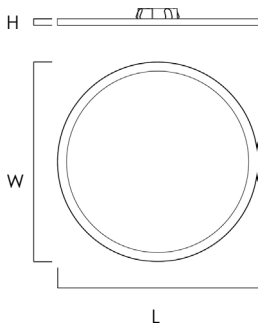

WAFER LED 15" I SURFACE MOUNT

57736

- Edge-Lit Technology, evenly distributed light
- Available in 3000K color temperature (See 57737 for 4000K)
- Available in Bronze (BZ), Satin Nickel (SN), and White (WT)
- Dimmable with ELV dimmer at 120V
- 120-277 Input Voltage
- Energy Star listed
- Approved for use in closets and storage spaces
- Suitable for Closets according to NEC Section 410.8 & 410.16
- Easy to install: Fits 4" Outlet Box
- Not recommended for pancake box
- Suitable for Wet location
- ETL/cETL IP65

Job Name : _____
Job Type : _____
Quantity : _____
Comments : _____

PRODUCT DESCRIPTION

Wafer was designed for the discriminate consumer who wants the low profile look of recessed without the high cost. Manufactured of die cast aluminum, Wafer brings ultimate heat dissipation to its edge lit technology. Edge lighting gives very even light distribution while dispersing heat over a larger area. The result of this is longer LED life and better light diffusion.

MEASUREMENTS

DIMENSIONS : 15"L x 15"W x 0.5"H
HANGING WEIGHT : 3.53 lb MAX OH : 0.5"
HCO : 0.5" MIN OH : 0.5"
BP Width : 4.1"

LAMPING

INPUT VOLTAGE : 120-277V
LUMENS : 2500 Rated (2200 Del.)
BULB : 36W PCB LED (Integrated)
DIMMABLE : Dimmable with ELV Dimmer at 120V
CRI : 90+
COLOR TEMPERATURE: 3000K