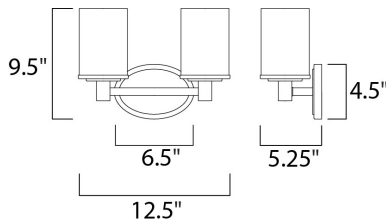

MEASUREMENTS

DIMENSION : 12.5" W x 9.5" H x 5.25" Ext
 BACK PLATE : 6.5" W x 4.5" H
 HANGING WEIGHT : 3.57 lb

LAMPING

INPUT VOLTAGE : 120V
 LUMENS : 0 Rated
 BULB : 2 x 60W Incandescent E26 Medium , 120W Total
 BULB INCLUDED : (Not Included)
 DIMMABLE : Yes