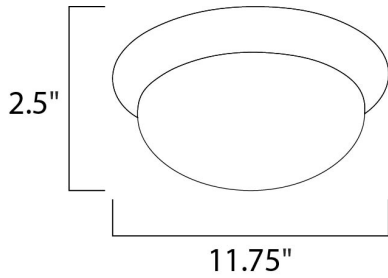

MEASUREMENTS

DIMENSION : 11.75" W x 2.5" H
 HANGING WEIGHT : 3.74 lb

LAMPING

INPUT VOLTAGE : 100-277V
 LUMENS : 700 Rated (599 Del.)
 BULB : 1 x 8W LED LED , 8W Total
 BULB INCLUDED : (Included)
 DIMMABLE : No
 CRI : 80 CRI
 COLOR_TEMP : 3000K