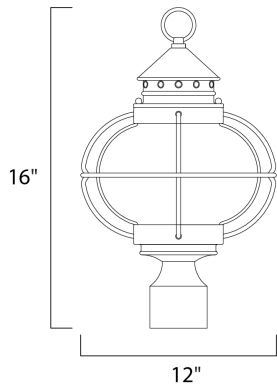

PRODUCT DESCRIPTION

Portsmouth is a traditional, early American style collection from Maxim Lighting International in Oil Rubbed Bronze finish with Seedy glass.

MEASUREMENTS

DIMENSION : 12" L x 12" W x 16" H
 HANGING WEIGHT : 3.31 lb