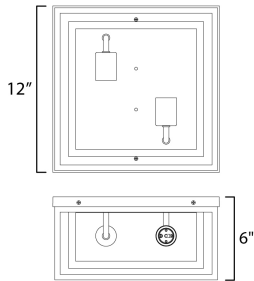

PRODUCT DESCRIPTION

A dual framed structure creates dimension on these outdoor lighting fixtures that is both contemporary and transitional. The construction consists of two frames of square tubing and squared components. The inner frame's Clear Seedy glass reduces glare from the light and appears dirt-free for longer periods. This is a comprehensive collection to brighten all areas of your outdoor space, available in various sized sconces as well as hanging and post configurations.

MEASUREMENTS

DIMENSION : 12" W x 6" H x 12" Ext
 HANGING WEIGHT : 6 lb

LAMPING

INPUT VOLTAGE : 120V
 BULB : 2 x 60W Incandescent E26 Medium , 120W Total
 BULB INCLUDED : (Not Included)
 DIMMABLE : Y

FINISHES OPTION