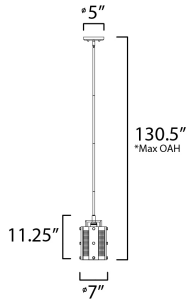

\*max overall height

**MEASUREMENTS**

- DIMENSION : 7" L x 7" W x 11.25" H
- MAX OAH : 130.5" OAH
- CANOPY : 5" W x 0.75" H x 5" L
- HANGING WEIGHT : 5.1 lb

**LAMPING**

- INPUT VOLTAGE : 120V
- BULB : 1 x 60W Incandescent E26 Medium , 60W Total
- BULB INCLUDED : (Not Included)