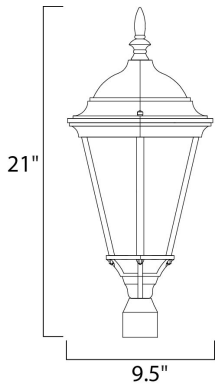

**PRODUCT DESCRIPTION**

Westlake is a transitional style from Maxim Lighting International in Black, Rust Patina, Empire Bronze, or White finish.

**MEASUREMENTS**

DIMENSION : 9.5" L x 9.5" W x 21" H  
 HANGING WEIGHT : 3.96 lb