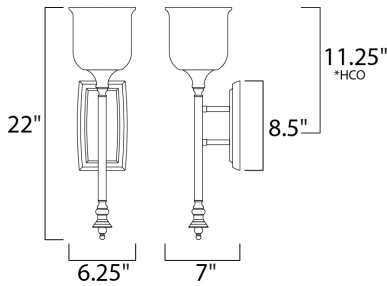

PRODUCT DESCRIPTION

Traditional fonts of Polished Nickel support Clear glass shades reminiscent of Colonial times. This ageless design has upscale appeal at an attractive price.

*height from center of outlet to the top of the fixture

MEASUREMENTS

- DIMENSION : 6.25" W x 22" H x 7" Ext
- MAX OAH : 8.5" W
- CANOPY : 4.75" H
- HANGING WEIGHT : 3.41 lb

LAMPING

- INPUT VOLTAGE : 120V
- BULB : 1 x 60W Incandescent E26 Medium , 60W Total
- BULB INCLUDED : (Not Included)
- DIMMABLE : Yes

FINISHES OPTION

- Polished Nickel

GLASS

Clear CL

MATERIAL

Steel, Glass

RATINGS

cETLus
Damp Location

ADDITIONAL

INSTALL UP/DOWN: Up/Down
OPERATING TEMPERATURE:
-20°C (-4°F), 40°C (104°F)

Always consult a qualified electrician before installing any lighting product.