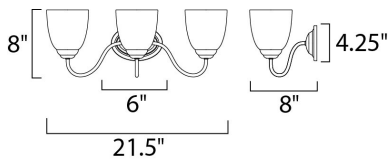

MEASUREMENTS

DIMENSION : 21.5" W x 8" H x 8" Ext
 BACK PLATE : 4.25" W x 6" H
 HANGING WEIGHT : 4 lb

LAMPING

INPUT VOLTAGE : 120V
 LUMENS : 0 Rated
 BULB : 3 x 60W Incandescent E26 Medium , 180W Total
 BULB INCLUDED : (Not Included)
 DIMMABLE : Yes