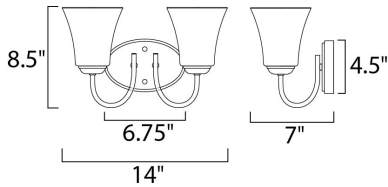

**MEASUREMENTS**

DIMENSION : 14" W x 8.5" H x 7" Ext  
 BACK PLATE : 6.75" W x 4.5" H  
 HANGING WEIGHT : 3.31 lb

**LAMPING**

INPUT VOLTAGE : 120V  
 LUMENS : 0 Rated  
 BULB : 2 x 60W Incandescent E26 Medium , 120W Total  
 BULB INCLUDED : (Not Included)  
 DIMMABLE : Yes