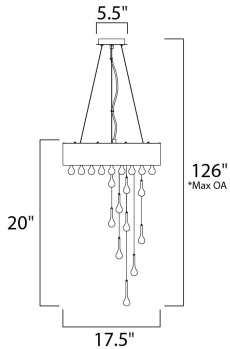

PRODUCT DESCRIPTION

The Drops collection doubles as kinetic art with hanging crystal teardrops descending from a chrome-plated grid of crystals and anchored by a Brushed Aluminum frame. The 20 Watt G4 Xenon bulbs give the crystal drops an ethereal glow, drawing the eye upwards. The Drops collection riffs on the roaring 20's with its Gatsbyesque use of art deco styling.

*max overall height

MEASUREMENTS

- DIMENSION : 17.5" L x 17.5" W x 20" H
- MAX OAH : 126" OAH
- CANOPY : 11.75" W 11.75" L
- HANGING WEIGHT : 30.86 lb

LAMPING

- LUMENS : 0 Rated
- BULB : 9 x 20W Xenon 12V G4 , 180W Total
- BULB INCLUDED : (Included)
- DIMMABLE :

FINISHES OPTION

-  Brushed Aluminum

GLASS

- Clear CL

RATINGS

- Dry Location

ADDITIONAL

- OPERATING TEMPERATURE: -20°C (-4°F), 40°C (104°F)