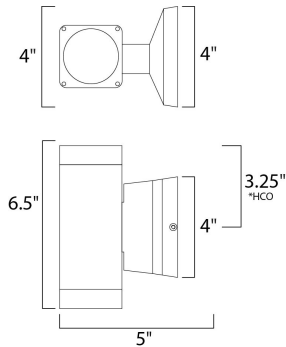

PRODUCT DESCRIPTION

Indirect exterior lighting not only provides illumination where you want but it also highlights the building structure for a beautiful architectural effect. Our collection of up and down lighting fixtures are available in both Architectural Bronze and Brushed Aluminum.

MEASUREMENTS

- DIMENSION : 4" W x 6.75" H x 5" Ext
- BACK PLATE : 4.75" W x 4.75" H x 3.25" HCO
- HANGING WEIGHT : 3.48 lb

LAMPING

- INPUT VOLTAGE : 120V
- LUMENS : 630 Rated (162 Del.)
- BULB : 2 x 4.5W LED PCB Integrated , 9W Total
- BULB INCLUDED : (Integrated)
- DIMMABLE : Triac CL
- CRI : 80+ CRI
- COLOR_TEMP : 3000K
- LIGHTING_DIRECTION : Up/Down

FINISHES OPTION

- Architectural Bronze
- Brushed Aluminum

MATERIAL

Aluminum

RATINGS

cETLus
Wet Location
For Outdoor

ADDITIONAL

INSTALL UP/DOWN: All
OPERATING TEMPERATURE:
-20°C (-4°F), 40°C (104°F)

PHOTOMETRIC: Report Found Online

Always consult a qualified electrician before installing any lighting product.