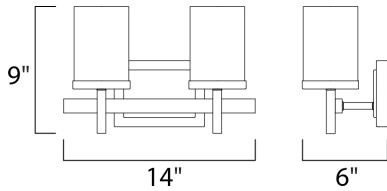

PRODUCT DESCRIPTION

Square glass shades ride upon a rectangular bar to create geometry at its best. Available in Polished Chrome with Satin White glass and Satin Nickel and white Linen glass.

MEASUREMENTS

DIMENSION : 14" W x 9" H x 6" Ext
 BACK PLATE : 6.5" W x 4.75" H x 6.25" HCO
 HANGING WEIGHT : 4.37 lb

LAMPING

INPUT VOLTAGE : 120V
 LUMENS : 0 Rated
 BULB : 2 x 60W Incandescent E26 Medium , 120W Total
 BULB INCLUDED : (Not Included)
 DIMMABLE : Yes