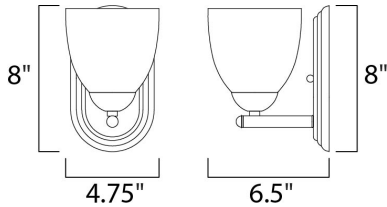

**MEASUREMENTS**

DIMENSION : 5" W x 8" H x 6.5" Ext  
 BACK PLATE : 4.75" W x 8" H  
 HANGING WEIGHT : 1.56 lb

**LAMPING**

INPUT VOLTAGE : 120V  
 LUMENS : 0 Rated  
 BULB : 1 x 60W Incandescent E26 Medium , 60W Total  
 BULB INCLUDED : (Not Included)  
 DIMMABLE : Yes