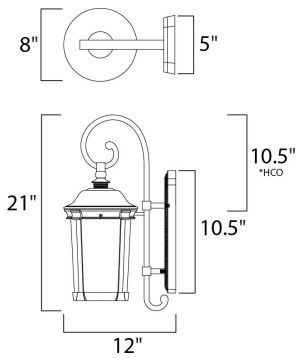

PRODUCT DESCRIPTION

MEASUREMENTS

DIMENSION : 8" W x 21" H x 12" Ext
BACK PLATE : 5" W x 10.5" H x 10.5" HCO
HANGING WEIGHT : 4.82 lb

LAMPING

INPUT VOLTAGE : 120V
LUMENS : 560 Rated
BULB : 1 x 8W LED PCB Integrated , 8W Total
BULB INCLUDED : (Integrated)
DIMMABLE : Triac CL
CRI : 80+ CRI
COLOR_TEMP : 3000K

FINISHES OPTION

Bronze

GLASS

Seedy CD

MATERIAL

Aluminum

RATINGS

cETLus
Wet Location
DARKSKY

ADDITIONAL

OPERATING TEMPERATURE:
-20°C (-4°F), 40°C (104°F)

Always consult a qualified electrician before installing any lighting product.