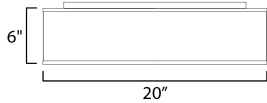

MEASUREMENTS

DIMENSION : 20" W x 5.5" H
 CANOPY : 17.75" W x 1.35" H x 17.75" L
 HANGING WEIGHT : 10.32 lb

LAMPING

INPUT VOLTAGE : 120V
 LUMENS : 2,275 Rated
 BULB : 5 x 6.5W LED PCB Integrated , 32W Total
 BULB INCLUDED : (Integrated)
 DIMMABLE : Electronic Low Voltage (ELV)
 CRI : 90+ CRI
 COLOR_TEMP : 3000K