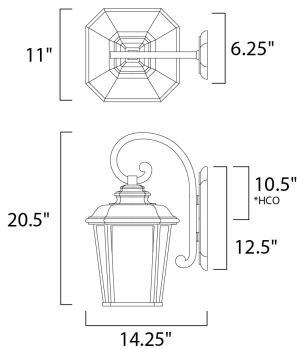

PRODUCT DESCRIPTION

MEASUREMENTS

DIMENSION : 11" W x 20.5" H x 14.25" Ext
BACK PLATE : 6.25" W x 12.5" H x 10.25" HCO
HANGING WEIGHT : 8.4 lb

LAMPING

INPUT VOLTAGE : 120V
LUMENS : 1,100 Rated
BULB : 1 x 12W LED E26 Medium , 12W Total
BULB INCLUDED : (Included)
DIMMABLE : Triac CL
CRI : 90+ CRI
COLOR_TEMP : 3000K

FINISHES OPTION

Black Oxide

GLASS

Weathered Frost WF

MATERIAL

Die Cast Aluminum

RATINGS

cETLus
Wet Location
JA8 Bulb In

ADDITIONAL

INCANDESCENT WATTS:
RATED LIFE 25000 Hours
OPERATING TEMPERATURE:
-20°C (-4°F), 40°C (104°F)

Always consult a qualified electrician before installing any lighting product.