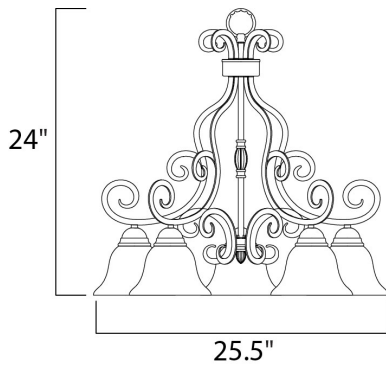

PRODUCT DESCRIPTION

This decorative classic in Oil Rubbed Bronze finish is both dramatic and subtle, with or without shades.

MEASUREMENTS

DIMENSION : 25.5" L x 25.5" W x 24" H
 HANGING WEIGHT : 15.96 lb

LAMPING