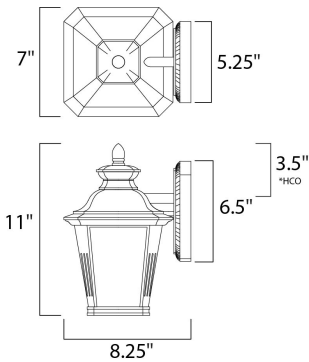

PRODUCT DESCRIPTION

Knoxville is an updated take on the traditional lantern style. Finished in Bronze and with the option of Clear or Frosted glass, our Incandescent version is sure to wow.

MEASUREMENTS

DIMENSION : 7" W x 11" H x 8.25" Ext
BACK PLATE : 5.25" W x 6.5" H x 3.5" HCO
HANGING WEIGHT : 2.49 lb

LAMPING

INPUT VOLTAGE : 120V
LUMENS : 0 Rated
BULB : 1 x 60W Incandescent E26 Medium , 60W Total
BULB INCLUDED : (Not Included)
DIMMABLE : Yes

FINISHES OPTION

Bronze

GLASS

Frosted Seedy FS

MATERIAL

Die Cast Aluminum, Glass

RATINGS

cETLus
Wet Location

ADDITIONAL

OPERATING TEMPERATURE:
-20°C (-4°F), 40°C (104°F)

Always consult a qualified electrician before installing any lighting product.