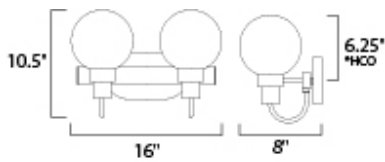

\*height from center of outlet to the top of the fixture

**MEASUREMENTS**

DIMENSION : 16" W x 10.5" H x 8" Ext  
 BACK PLATE : 7.88" W 6.25" HCO  
 HANGING WEIGHT : 5.36 lb

**LAMPING**

INPUT VOLTAGE : 120V  
 LUMENS : 0 Rated  
 BULB : 2 x 60W Incandescent E12 Candelabra , 120W Total  
 BULB INCLUDED : (Not Included)  
 DIMMABLE : Yes