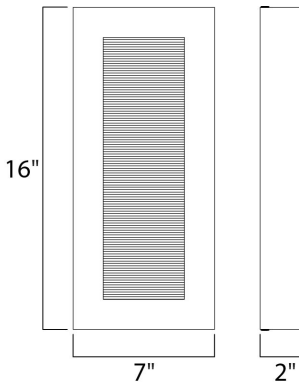

**PRODUCT DESCRIPTION**

This great architectural outdoor design provides illumination from two places. A slash of light washes down the grated diffuser and out away from the wall while additional light is directed out the bottom straight down that washes the wall and illuminates the walkway below. Available In three sizes and finished in Architectural Bronze.

**MEASUREMENTS**

DIMENSION : 7" W x 16" H x 2" Ext  
 BACK PLATE : 7" W x 16" H x 8" HCO  
 HANGING WEIGHT : 2.89 lb

**LAMPING**

INPUT VOLTAGE : 120V  
 LUMENS : 960 Rated (390 Del.)  
 BULB : 2 x 8W LED PCB Integrated , 16W Total  
 BULB INCLUDED : (Integrated)  
 DIMMABLE : Triac CL  
 CRI : 80+ CRI  
 COLOR\_TEMP : 3000K  
 LIGHTING\_DIRECTION : Down